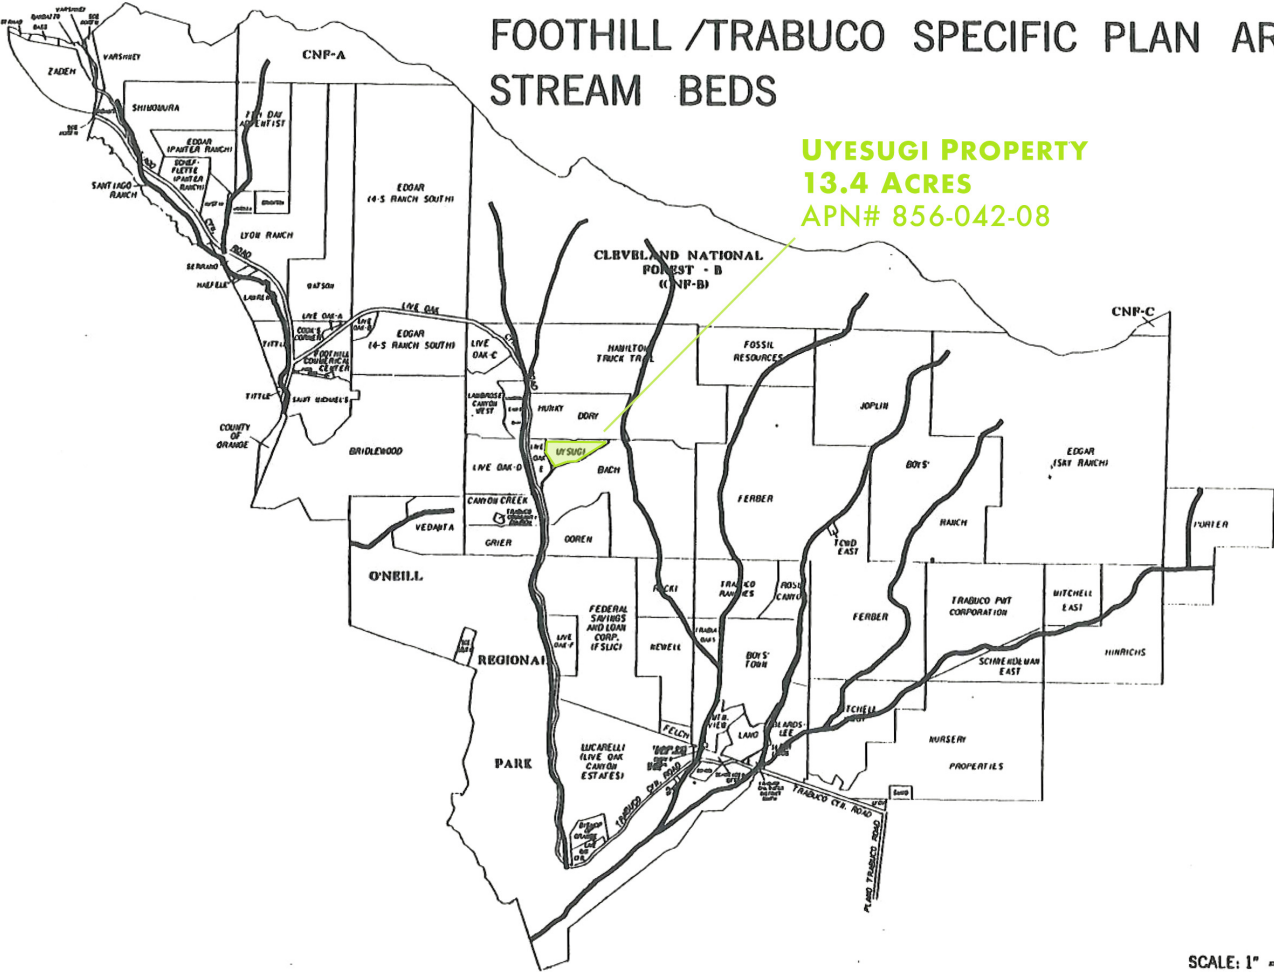

FOOTHILL / TRABUCO SPECIFIC PLAN AREA STREAM BEDS

UYESUGI PROPERTY
13.4 ACRES
APN# 856-042-08

EXHIBIT I-5